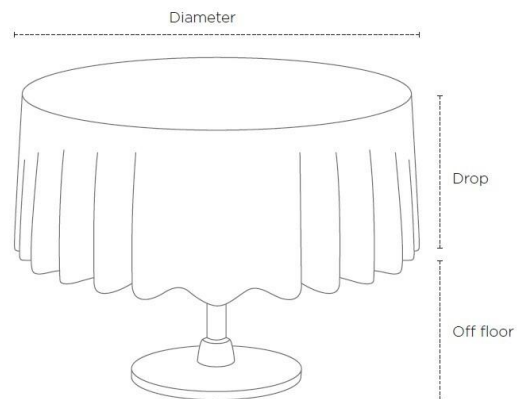

## Round Table Linen Size Guide

Round Table Dimensions	Cloth Dimensions	Drop	Off Floor
<b>6ft (72")</b> Seats 12+	130" Round	29"	1"
	120" Round	24"	6"
<b>5ft 6" (66")</b> Seats 10-12	130" Round	Full Drop 2" Trail	
	120" Round	27"	3"
	116" Round	25"	5"
	104" Round	19"	11"
	90" Round	12"	18"
<b>5ft (60")</b> Seats 8-10	70" Round	2"	28"
	120" Round	Full Drop, No Trail	
	116" Round	28"	2"
	104" Round	22"	8"
	90" Round	15"	15"
<b>4ft (48")</b> Seats 6-8	70" Round	5"	25"
	104" Round	28"	2"
	90" Round	21"	9"
	70" Round	11"	19"
<b>3ft (36")</b> Seats 4	52" Round	2"	28"
	104" Round	Full Drop, 4" Trail	
	90" Round	27"	3"
	70" Round	17"	13"
	52" Round	8"	22"

### Calculate the drop of your runner

Subtract the length of your runner by the diameter of your table and then divide this by two. For example, a 120 runner across a 6' (72") table will have a drop of 25". (122-72 = 50, then 50/2 = 25).

## Square & Rectangular Table Linen Size Guide

Square & Rectangular Table Dimensions	Cloth Dimensions	Drop	Off Floor
6ft x 2ft 6" Seats 6-8	90x144"	30"x30" Plus 6" trail	0", 6" trail
	70 144"	20"x30" Plus 6" trail	10",6" trail
	70x108"	20x18"	10x12"
6ft x 2ft Seats 6	70x144"	23"x30" Plus 6" trail	7",6" trail
	70x108"	23x18"	7x12"
4ft x 2ft 6" Seats 4-6	52x70"	11x11"	19x19"
4ft x 2ft Seats 4-6	52x70"	14x11"	16x9"
3ft x 3ft Seats 2-4	90x90"	27"	3"
	70x70"	17"	13"
	52x52"	8"	22"
	35x35"	0"	0"

### Calculate the drop of your runner

Subtract the length of your runner by the length (or width, if this is your preference) of your table and then divide this number by two. For example, a 122 runner spread lengthways across a 6' x 2'6" (72x30") table will have a drop of 25". (122-72 = 50, then 50/2 = 25).