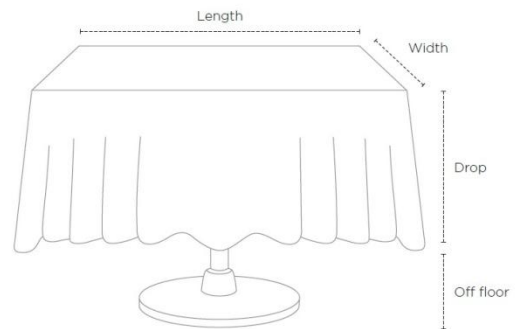

CLOUD 9 DJ'S

Square & Rectangular Table Linen Size Guide

Square & Rectangular Table Dimensions	Cloth Dimensions	Drop	Off Floor
6ft x 2ft 6" Seats 6-8	90x144"	30"x30" Plus 6" trail	0", 6" trail
	70 144"	20"x30" Plus 6" trail	10",6" trail
	70x108"	20x18"	10x12"
6ft x 2ft Seats 6	70x144"	23"x30" Plus 6" trail	7",6" trail
	70x108"	23x18"	7x12"
4ft x 2ft 6" Seats 4-6	52x70"	11x11"	19x19"
4ft x 2ft Seats 4-6	52x70"	14x11"	16x9"
3ft x 3ft Seats 2-4	90x90"	27"	3"
	70x70"	17"	13"
	52x52"	8"	22"
	35x35"	0"	0"

Runner Dimensions

- 12x122"
- 12x104"
- 12x90"
- 12x70"

Calculate the drop of your runner

Subtract the length of your runner by the length (or width, if this is your preference) of your table and then divide this number by two. For example, a 122 runner spread lengthways across a 6' x 2'6" (72x30") table will have a drop of 25". (122-72 = 50, then 50/2 = 25).